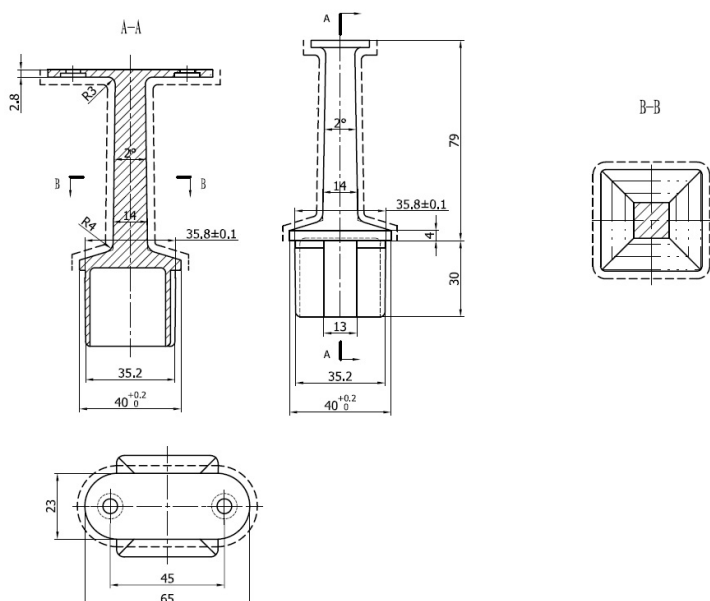

PRODUCT SHEET

Description:

Square Fixed Flat Rail Support SS316-Brushed, 40x40x2x79mm

Item number:

22.10.431-0

Units	Box	Carton	HS Code	Barcode
Pcs.	20	80	8302419000	
				5704866108768

SISO A/S

Mileparken 11
DK-2740 Skovlunde
Denmark
VAT: DK 24786013